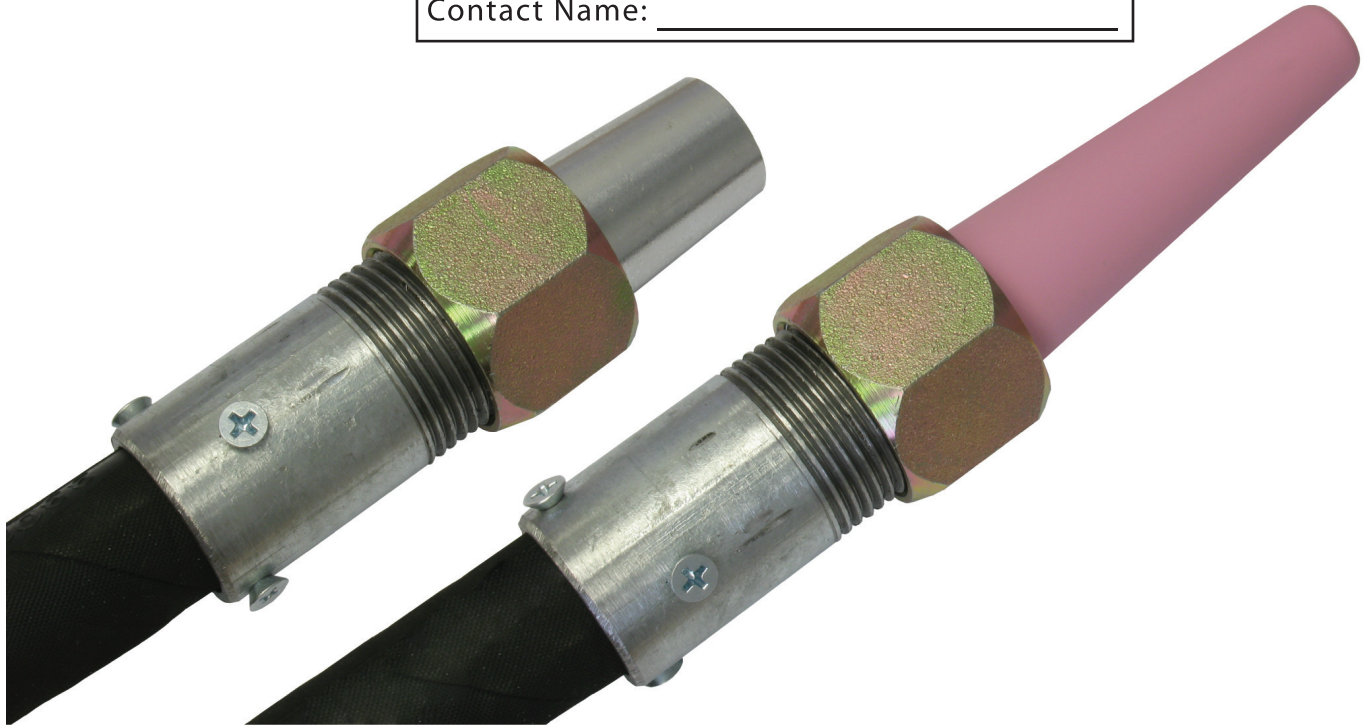

PARTS CHECKLIST

Be Sure The Part You Need Is The Part You Get

Empire Style Parts for Pressure Blast Hose Assy.

Customer PO #:	_____
Company Name:	_____
Contact Name:	_____

-  **505-222**
COUPLING, HOSE END, QC 1/2",
INCLUDES
-  **505-782**
AIR HOSE COUPLINGS, 2 LUG, 1"
FEMALE NPT
- 524-101**
COUPLING WASHER, 10 PACK
- CLIP-FP**
SAFETY CLIP, FULL PORT, EACH
- 505-232**
NOZZLE COUPLING

- 504-912**
NOZZLE ADAPTER
-  **524-052**
NOZZLE WASHER, 1/2" ID, 10
PACK
-  **524-041**
NOZZLE WASHER, 5/8" ID, 10
PACK
- 554-232**
SCREWS 4 PCS, #8 x 5/8" LONG
-  **520-792**
HOSE, BLAST, BLACK, NOMINAL
1/2" ID x 1-1/16" OD, 2 PLY, WP
150 PSI

PARTS CHECKLIST

Be Sure The Part You Need Is The Part You Get

502-342
NOZZLE, CERAMIC, LONG
TAPERED CONE, STRAIGHT
BORE, 3/32" BORE, 3-3/4"
LENGTH

502-352
NOZZLE, CERAMIC, LONG
TAPERED CONE, STRAIGHT
BORE, 1/8" BORE, 3-3/4" LENGTH

502-362
NOZZLE, CERAMIC, LONG
TAPERED CONE, STRAIGHT
BORE, 3/16" BORE, 3-3/4"
LENGTH

502-372
NOZZLE, CERAMIC, LONG
TAPERED CONE, STRAIGHT
BORE, 1/4" BORE, 3-3/4" LENGTH

502-382
NOZZLE, CERAMIC, LONG
TAPERED CONE, STRAIGHT
BORE, 5/16" BORE, 3-3/4"
LENGTH