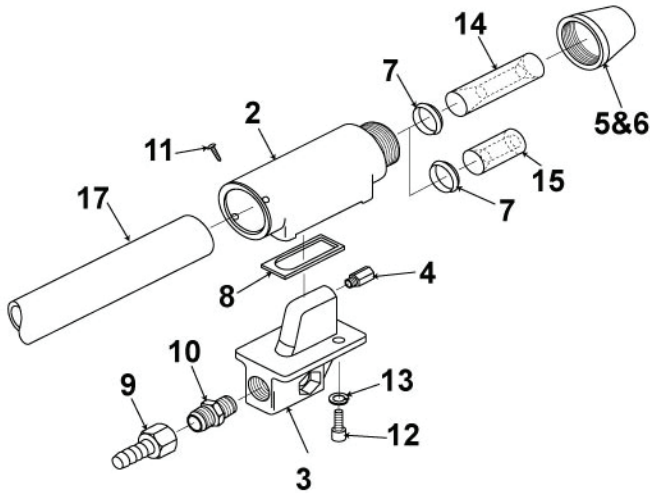

PARTS CHECKLIST

Be Sure The Part You Need Is The Part You Get

Empire Style Automatic Suction Gun & Parts

Customer PO #: _____
Company Name: _____
Contact Name: _____

Proudly Distributed By

To order parts, fill out this checklist and contact your Forecast Sales, Inc. Distributor

If you currently do not have a distributor, use the "Distributor Locator" tool on our website to find your 3 closest locations.

Line #		
☐		507-643 GUN, AUTOMATIC SUCTION, 1/4" DICARB NOZZLE, W 1/8" AIR JET
☐		507-653 GUN, AUTOMATIC SUCTION, 5/16" DICARB NOZZLE, W 5/32" AIR JET
☐		507-663 GUN, AUTOMATIC SUCTION, 7/16" DICARB NOZZLE, W 7/32" AIR JET
☐		507-673 GUN, AUTOMATIC SUCTION, 1/4" BORON NOZZLE, W 1/8" AIR JET
☐		507-683 GUN, AUTOMATIC SUCTION, 5/16" BORON-NOZZLE, W 5/32" AIR JET
☐		507-693 GUN, AUTOMATIC SUCTION, 7/16" BORON NOZZLE, W 7/32" AIR JET
☐		507-823 GUN, AUTOMATIC SUCTION, 3/8" BORON WIDE SPRAY NOZZLE, W/NYLON ADAPTER W 3/16" AIR JET
☐		507-833 GUN, AUTOMATIC SUCTION, 3/8" DICARB WIDE SPRAY NOZZLE, W/NYLON ADAPTER W 3/16" AIR JET
☐		507-923 GUN, AUTOMATIC SUCTION, 3/8" BORON WIDE SPRAY NOZZLE, W/NYLON ADAPTER W 3/16" AIR JET

Line #		
☐		507-933 GUN, AUTOMATIC SUCTION, 3/8" DICARB WIDE SPRAY NOZZLE, W/NYLON ADAPTER W 3/16" AIR JET
☐		507-943 GUN, AUTOMATIC SUCTION, 1/4" DICARB NOZZLE, W/NYLON ADAPTER W 1/8" AIR JET
☐		507-953 GUN, AUTOMATIC SUCTION, 5/16" DICARB NOZZLE, W/NYLON ADAPTER W 5/32" AIR JET
☐		507-963 GUN, AUTOMATIC SUCTION, 7/16" DICARB NOZZLE, W/NYLON ADAPTER W 7/32" AIR JET
☐		507-973 GUN, AUTOMATIC SUCTION, 1/4" BORON NOZZLE, W/NYLON ADAPTER W 1/8" AIR JET
☐		507-983 GUN, AUTOMATIC SUCTION, 5/16" BORON NOZZLE, W/NYLON ADAPTER W 5/32" AIR JET
☐		507-993 GUN, AUTOMATIC SUCTION, 7/16" BORON NOZZLE, W/NYLON ADAPTER W 7/32" AIR JET
☐		752-353 GUN BODY, AUTOMATIC SUCTION
☐		752-373 AIR INLET