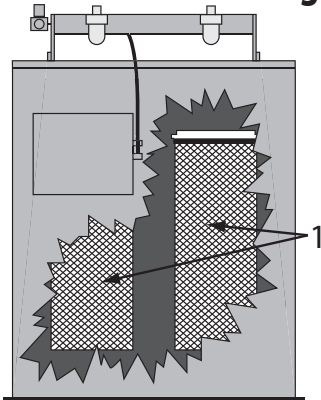

PARTS CHECKLIST

Be Sure The Part You Need Is The Part You Get

Clemco/Zero Style Filter Cartridges

Clemco/Zero Style RPC-2 Reverse Pulse Cartridges

Customer PO #: _____
 Company Name: _____
 Contact Name: _____

Proudly Distributed By

Note: Recommended Cartridge Replacement

When the needle on the filter gauge is above four (4) after air pulse cleaning and / or the visibility and abrasive cleanliness are not acceptable after reclaim adjustment (if equipped).