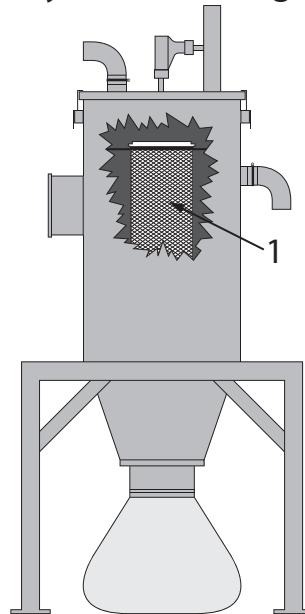

PARTS CHECKLIST

Be Sure The Part You Need Is The Part You Get

Clemco/Zero Style Filter Cartridges

Clemco/Zero Style RPC-2 Reverse Pulse Cartridges

Customer PO #: _____
 Company Name: _____
 Contact Name: _____

Proudly Distributed By

Note: Recommended Cartridge Replacement

When the needle on the filter gauge is above four (4) after air pulse cleaning and / or the visibility and abrasive cleanliness are not acceptable after reclaim adjustment (if equipped).

Line #	
<input type="checkbox"/> 1	 115-6730 FILTER CARTRIDGE, 13" x 26"

Clemco/Zero Style RPH Cartridges

Line #	
<input type="checkbox"/> 1	 115-7810 FILTER CARTRIDGE, 13" x 36"

Clemco/Zero Style Easy Load Cartridges

Line #	
<input type="checkbox"/> 1	 120-4440 FILTER CARTRIDGE, ELS 9" x 24"

PARTS CHECKLIST

Be Sure The Part You Need Is The Part You Get

Clemco/Zero Style CDF Cartridges

Note: Recommended Cartridge Replacement