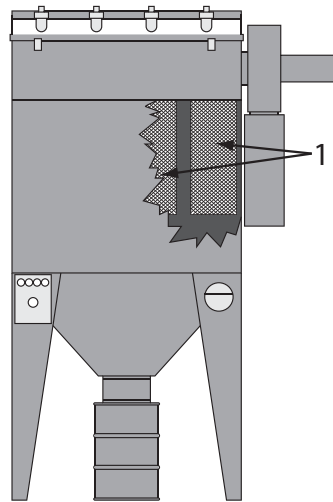

PARTS CHECKLIST

Be Sure The Part You Need Is The Part You Get

Clemco/Zero Style Filter Cartridges

Clemco/Zero Style RPC-2 Reverse Pulse Cartridges

Customer PO #: _____
 Company Name: _____
 Contact Name: _____

Proudly Distributed By

Note: Recommended Cartridge Replacement

When the needle on the filter gauge is above four (4) after air pulse cleaning and / or the visibility and abrasive cleanliness are not acceptable after reclaim adjustment (if equipped).

Line #	
<input type="checkbox"/> 1	 115-6730 FILTER CARTRIDGE, 13" x 26"

Clemco/Zero Style RPH Cartridges

Line #	
<input type="checkbox"/> 1	 115-7810 FILTER CARTRIDGE, 13" x 36"

Clemco/Zero Style Easy Load Cartridges